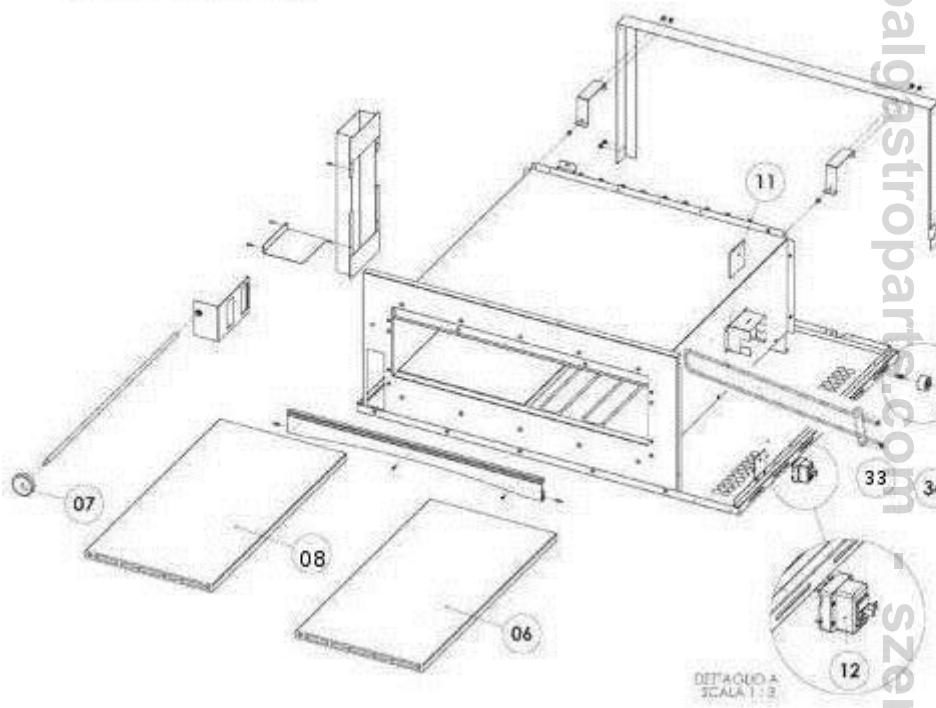

PARTICOLARE A