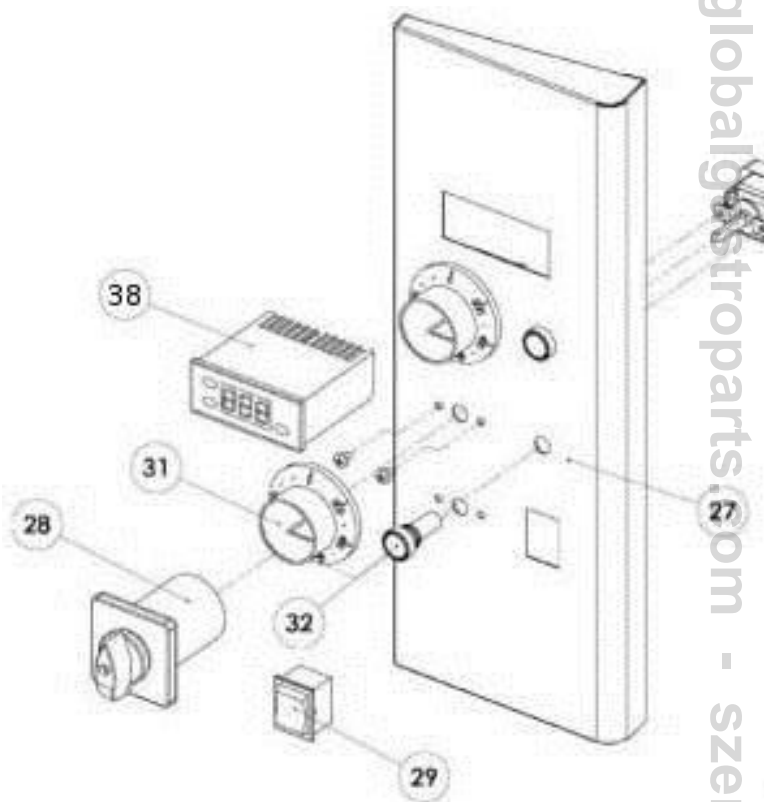

MOD.	M4	M6	M6L	M9	M8	M12	M12L	M18
POS.								
1	A99FC63001	A99FC63001	A99FC63002	A99FC63002	A99FC63001	A99FC63001	A99FC63002	A99FC63002
2	S32SR63002	S32SR63005	S32SR63008	S32SR63011	S32SR63002	S32SR63005	S32SR63008	S32SR63011
4	S40LT63005	S40LT63007	S40LT63005	S40LT63007	S40LT63009	S40LT63012	S40LT63009	S40LT63012
5	S40PS63003	S40PS63003	S40PS63006	S40PS63006	S40PS63009	S40PS63009	S40PS63012	S40PS63012
6	A95FA65003	A95FA65004	A95FA65003	A95FA65004	A95FA65003	A95FA65004	A95FA65003	A95FA65004
7	A90MA65010	A90MA65010	A90MA65010	A90MA65010	A90MA65010	A90MA65010	A90MA65010	A90MA65010
8								
9	A87IL73002	A87IL73002	A87IL73002	A87IL73002	A87IL73002	A87IL73002	A87IL73002	A87IL73002
10	A87IL72010	A87IL72010	A87IL72010	A87IL72010	A87IL72010	A87IL72010	A87IL72010	A87IL72010
11	A87IL74003	A87IL74003	A87IL74003	A87IL74003	A87IL74003	A87IL74003	A87IL74003	A87IL74003
12	A88TX77004	A88TX77004	A88TX77004	A88TX77004	A88TX77004	A88TX77004	A88TX77004	A88TX77004
13	A99PT63001	A99PT63001	A99PT63002	A99PT63002	A99PT63001	A99PT63001	A99PT63002	A99PT63002
14	A00PT61002	A00PT61002	A00PT61002	A00PT61002	A00PT61002	A00PT61002	A00PT61002	A00PT61002
15	S66CG63001	S66CG63001	S66CG63002	S66CG63002	S66CG63001	S66CG63001	S66CG63002	S66CG63002
16	S66MG64001	S66MG64001	S66MG64001	S66MG64001	S66MG64001	S66MG64001	S66MG64001	S66MG64001
17	S69RT63001	S69RT63001	S69RT63001	S69RT63001	S69RT63001	S69RT63001	S69RT63001	S69RT63001
18	S74ML63002	S74ML63002	S74ML63002	S74ML63002	S74ML63002	S74ML63002	S74ML63002	S74ML63002
19	A86PQ42001	A86PQ42001	A86PQ42001	A86PQ42001	A86PQ42001	A86PQ42001	A86PQ42001	A86PQ42001
20	A86ME30012	A86ME30012	A86ME30012	A86ME30012	A86ME30012	A86ME30012	A86ME30012	A86ME30012
22	A88SE81001	A88SE81001	A88SE81001	A88SE81001	A88SE81001	A88SE81001	A88SE81001	A88SE81001
23	A86PQ42002	A86PQ42002	A86PQ42002	A86PQ42002	A86PQ42002	A86PQ42002	A86PQ42002	A86PQ42002
24	A86EL48001	A86EL48001	A86EL48001	A86EL48001	A86EL48001	A86EL48001	A86EL48001	A86EL48001
25	S66CB63001	S66CB63001	S66CB63001	S66CB63001	S66CB63001	S66CB63001	S66CB63001	S66CB63001
26	S40LT63014	S40LT63016	S40LT63014	S40LT63016	S40LT63018	S40LT63020	S40LT63018	S40LT63020
27	S65CI63001	S65CI63001	S65CI63001	S65CI63001	S65CI63003	S65CI63003	S65CI63003	S65CI63003
28	A87AZ69004	A87AZ69004	A87AZ69004	A87AZ69009	A87AZ69004	A87AZ69004	A87AZ69004	A87AZ69009
29	A87AZ69001	A87AZ69001	A87AZ69001	A87AZ69001	A87AZ69001	A87AZ69001	A87AZ69001	A87AZ69001
30	A88TX77005	A88TX77005	A88TX77005	A88TX77005	A88TX77005	A88TX77005	A88TX77005	A88TX77005
31	S73FN55004	S73FN55004	S73FN55004	S73FN55004	S73FN55004	S73FN55004	S73FN55004	S73FN55004
32	A87IL72005	A87IL72005	A87IL72005	A87IL72005	A87IL72005	A87IL72005	A87IL72005	A87IL72005
33	A87RZ65006	A87RZ65011	A87RZ65008	A87RZ65008	A87RZ65006	A87RZ65011	A87RZ65008	A87RZ65008
34	A87RZ65054	A87RZ65056	A87RZ65054	A87RZ65056	A87RZ65054	A87RZ65056	A87RZ65054	A87RZ65056
35	A87RZ65006	A87RZ65002	A87RZ65006	A87RZ65057	A87RZ65006	A87RZ65002	A87RZ65006	A87RZ65057
38	A88TC84002	A88TC84002	A88TC84002	A88TC84002	A88TC84002	A88TC84002	A88TC84002	A88TC84002