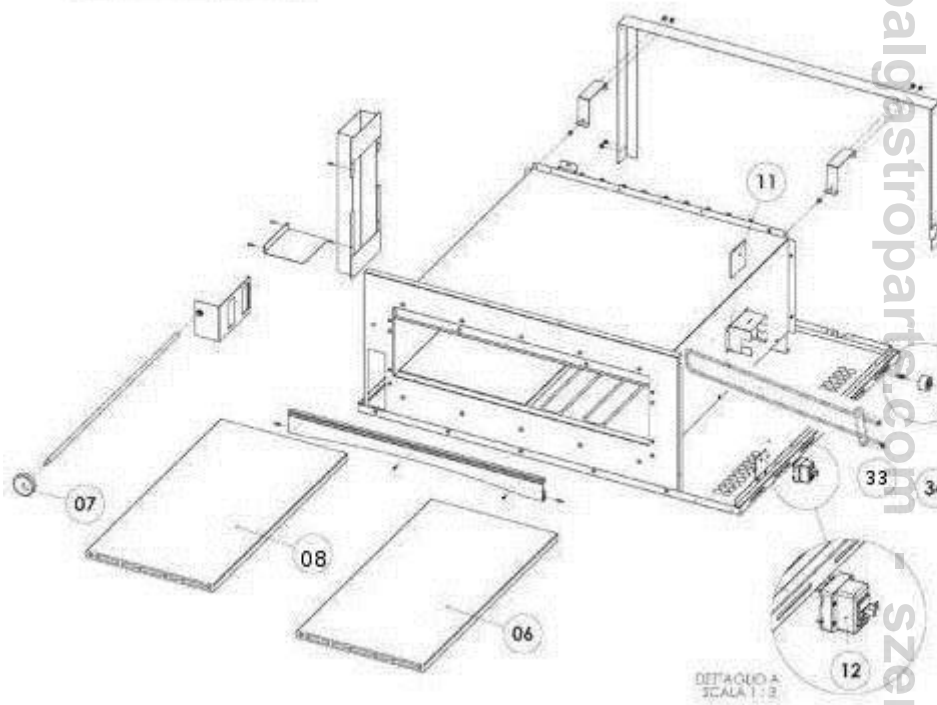

PARTICOLARE A