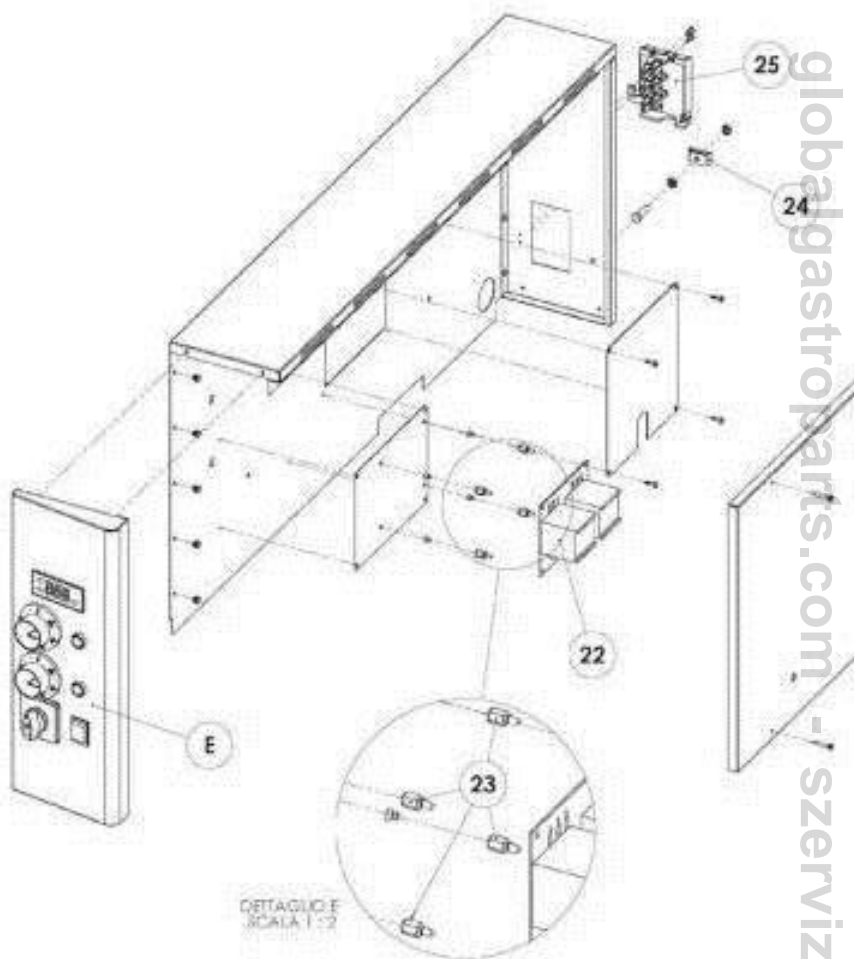

DETTAGLIO E
SCALA 1:2