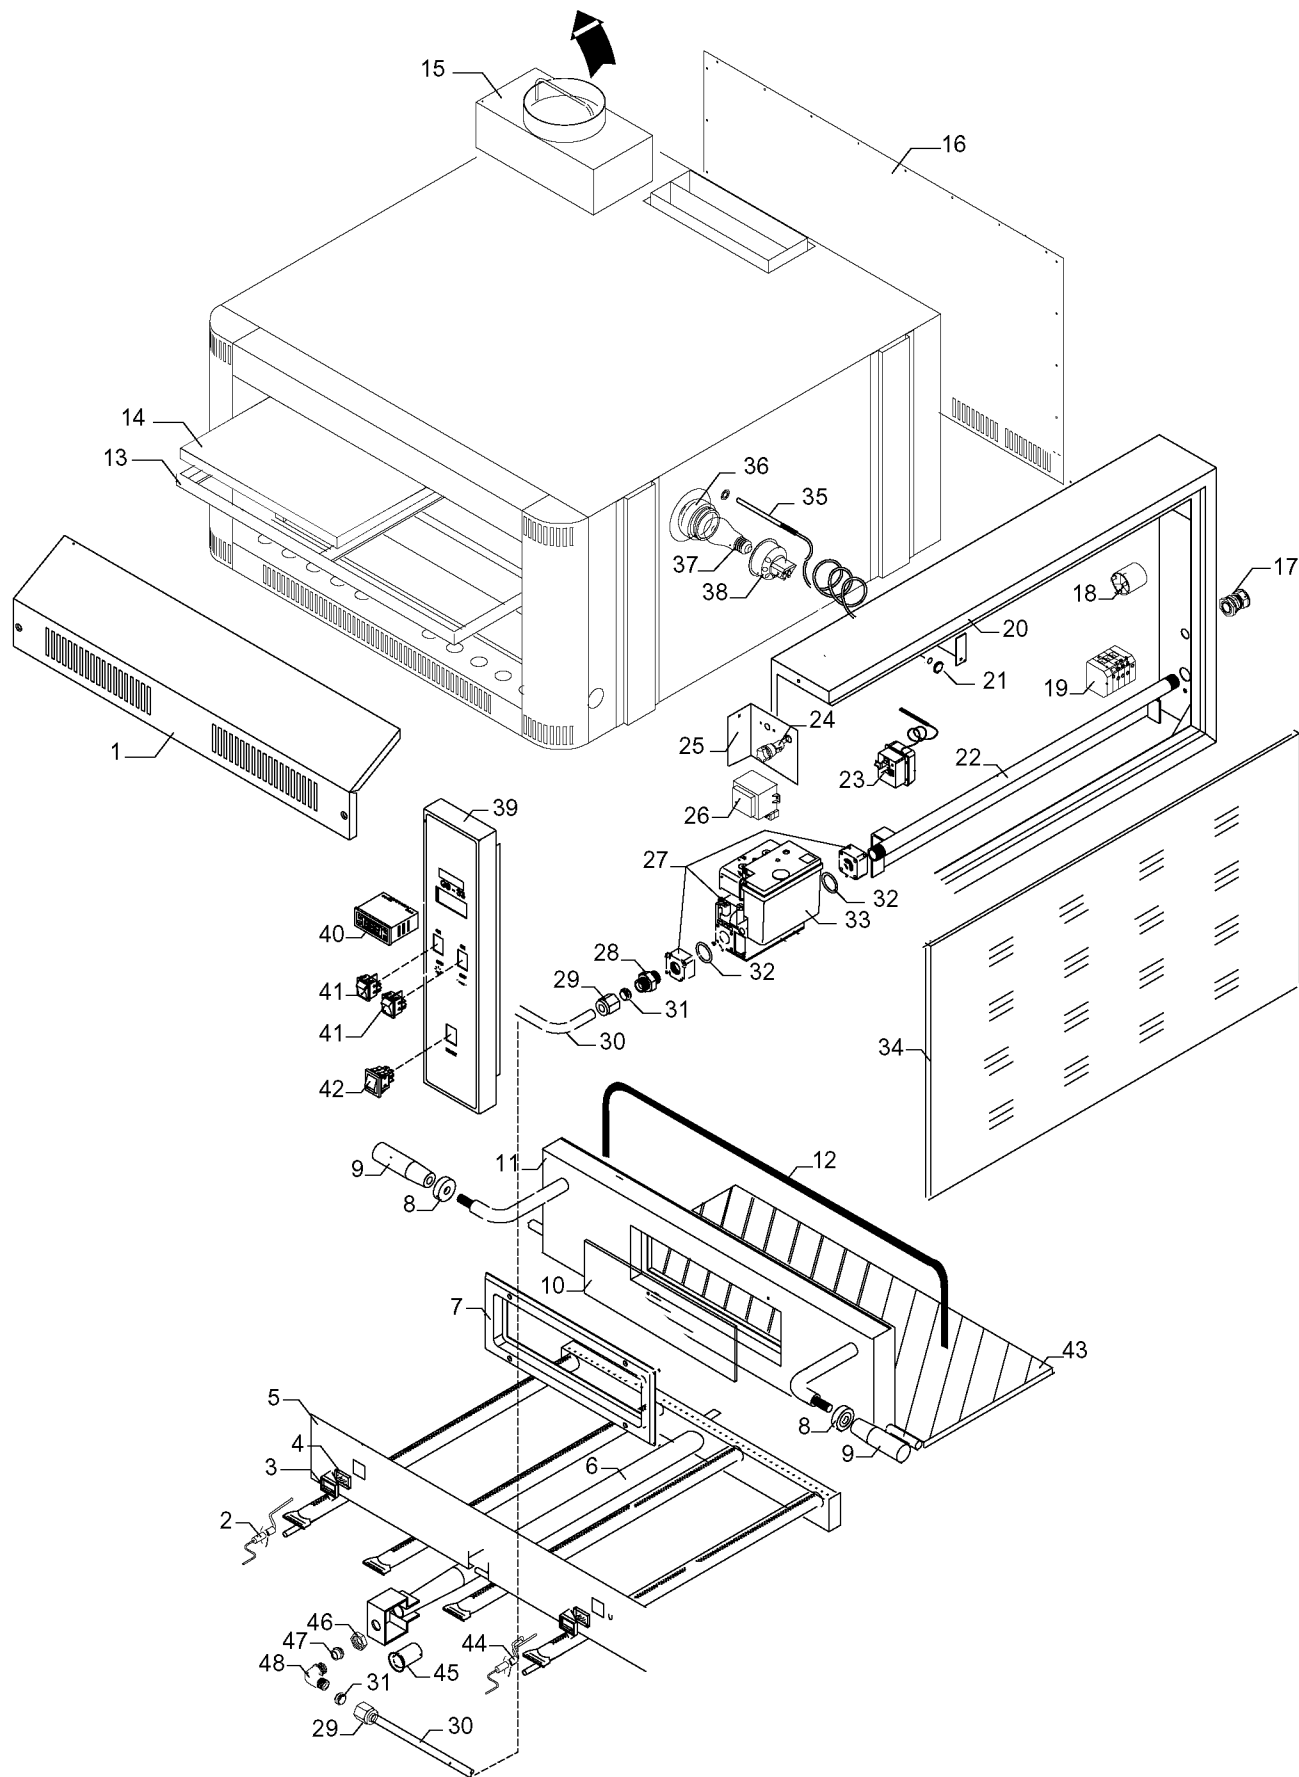

**DIGITAL CONTROLLED SINGLE - DUAL CHAMBER PIZZA GAS OVENS  
FORNO PIZZA GAS MONOCAMERA-BICAMERA CONTROLLO DIGITALE**

---

<b>PNC</b>	<b>Model</b>	<b>Ref.</b>	<b>Page</b>
291403	ZCBDG8	a	1-3
291406	ZCBDG12	b	1-3
291412	ZCBDG18	c	1-3

**Marchio / Brand:** Z  
**Paese / Country:** Tutti / All

**DIGITAL CONTROLLED SINGLE - DUAL CHAMBER PIZZA GAS OVENS**