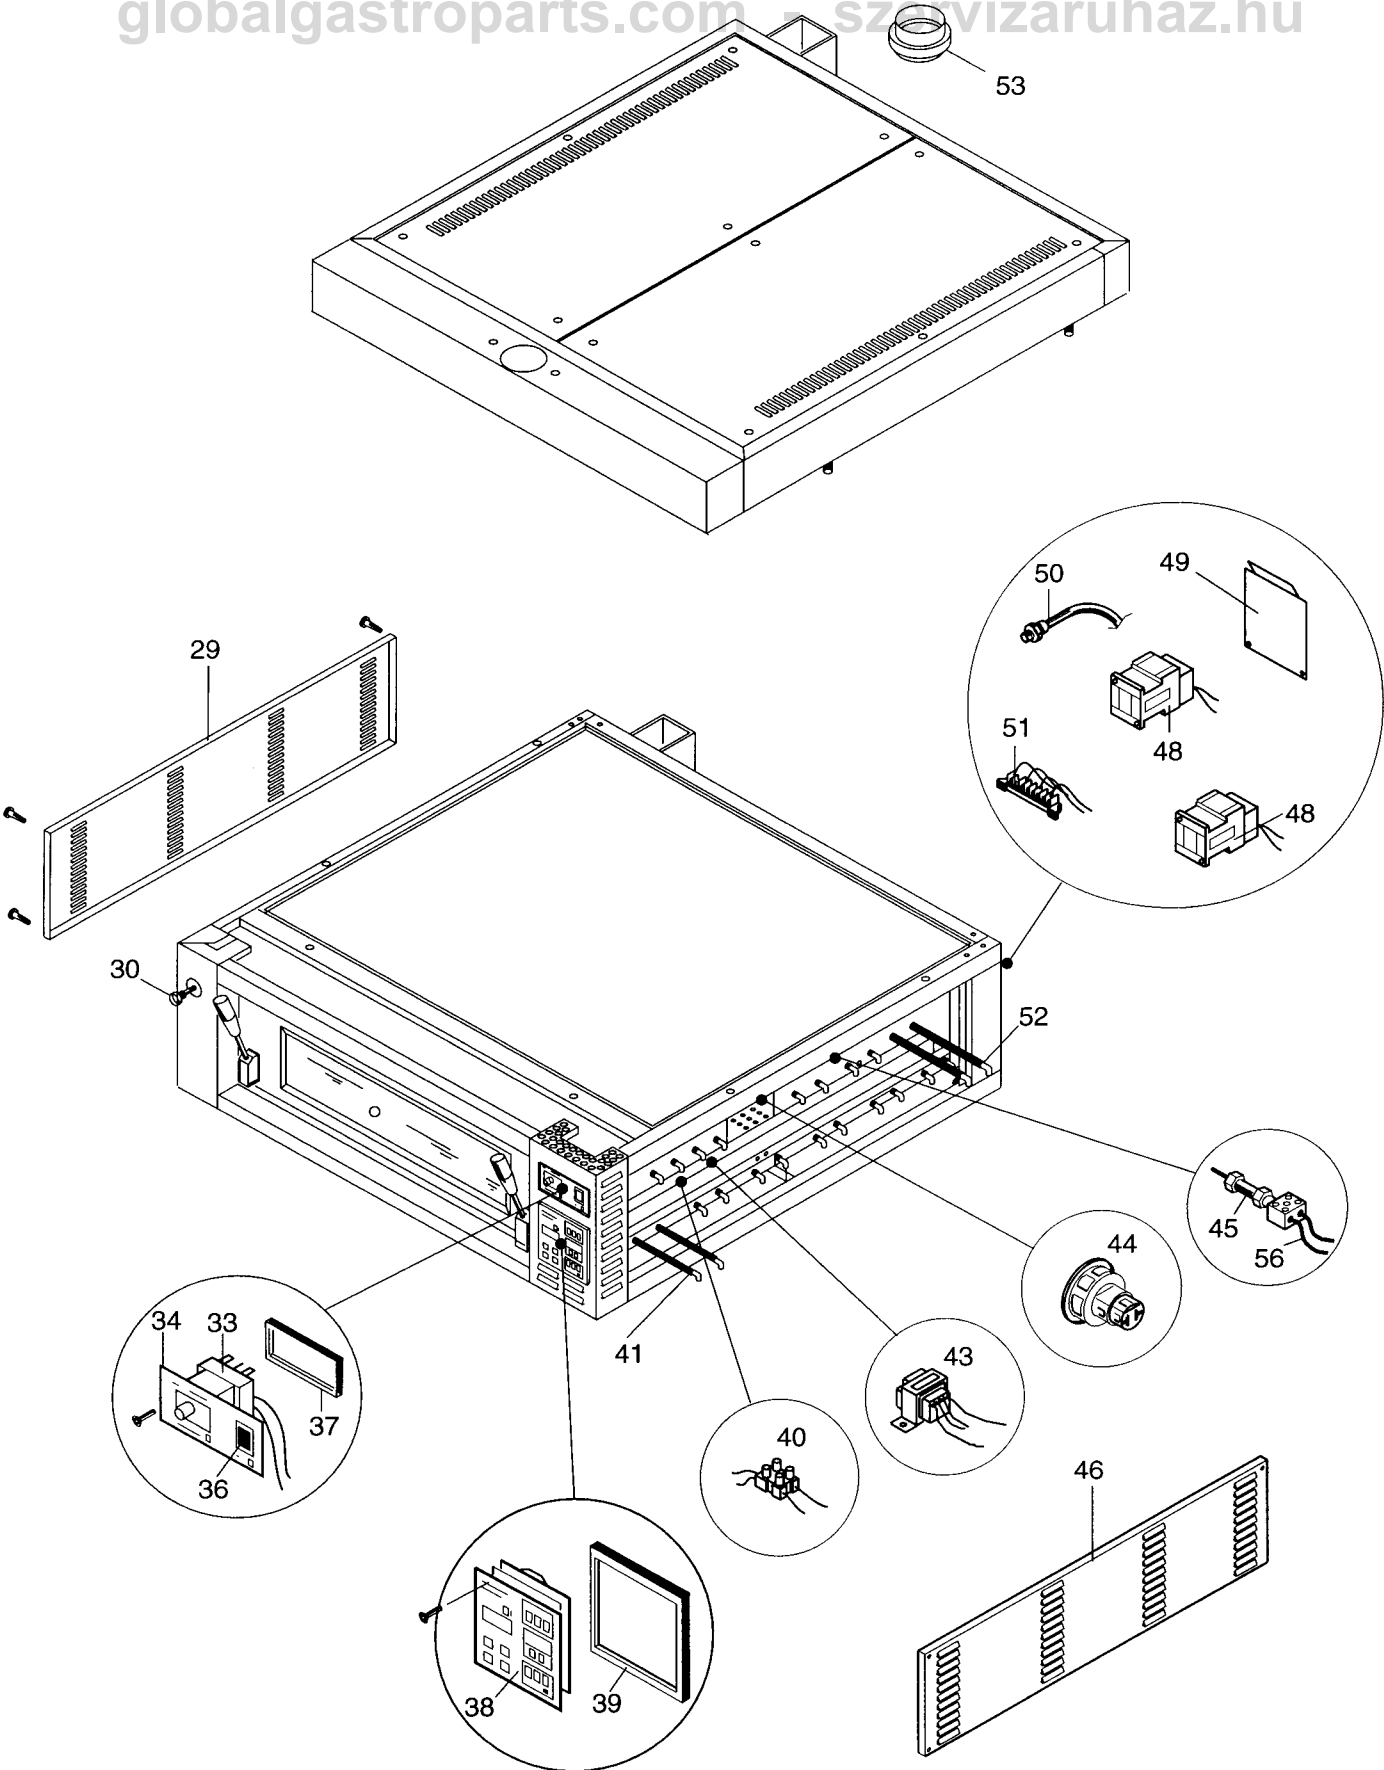

ELECTRIC PIZZA&PASTRY OVENS BAKING CHAMBER				REF.	From serial Nr
MODULO DI COTTURA ELETTRICI PER FORNI PIZZA & PASTICCERIA				RIF.	Da matricola
A PIZZA C		a PASTRY c			627.....
291 462	291 472	291 480	291 481		
ZMMDE4	ZMMDE6	FPS/18	FPS/30		